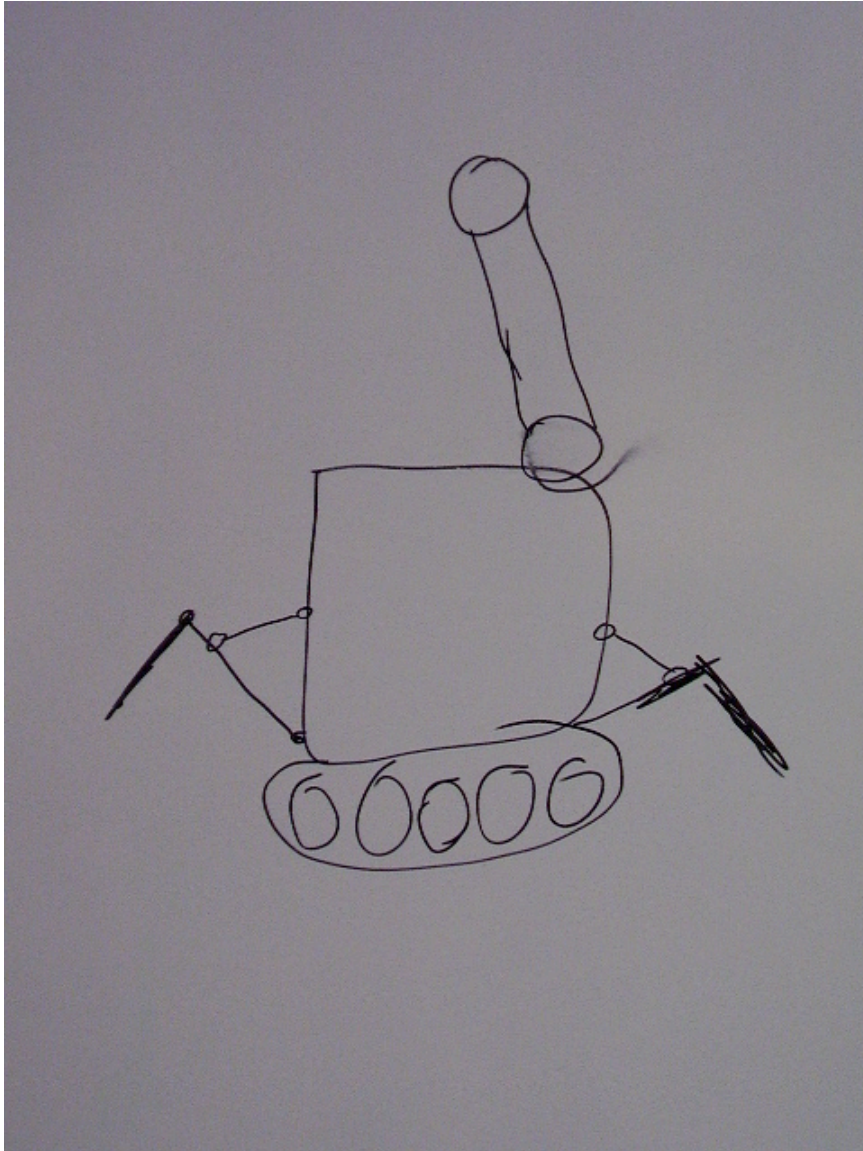

We were thinking about using a triangular device to sabotage the other team's ramp.

Beginning idea for a foldable crane.

Another idea for an extendible arm. This one expands when the string is pulled by the pulley

Dozer Launcher! Chucks the cups and umbrellas off our side of the field.

Advanced crane idea...has extendable base to create more stability.

Massive dock crane idea! All the crane ideas are solutions to getting rid of the cups and umbrellas by depositing them on the other teams side.

This is a very rough sketch detailing a 5 point, 2 level prong that could lift and manipulate a pyramid of pom-poms. It could also separate the top piece from the rest is built with such an idea in mind.