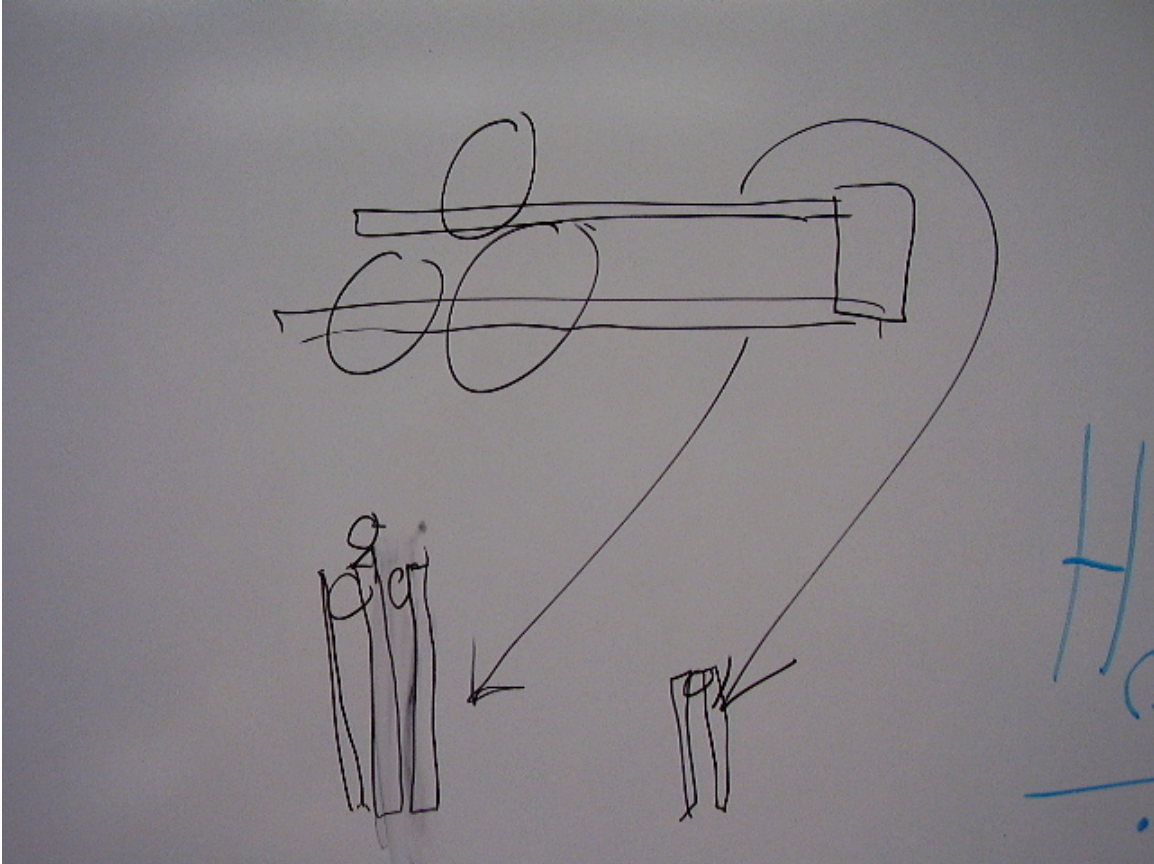

We were thinking about using a triangular device to sabotage the other team's ramp.

Beginning idea for a foldable crane.

Another idea for an extendible arm. This one expands when the string is pulled by the pulley

Dozer Launcher! Chucks the cups and umbrellas off our side of the field.

Advanced crane idea...has extendable base to create more stability.

Massive dock crane idea! All the crane ideas are solutions to getting rid of the cups and umbrellas by depositing them on the other teams side.

This is a very rough sketch detailing a 5 point, 2 level prong that could lift and manipulate a pyramid of pom-poms. It could also separate the top piece from the rest is built with such an idea in mind.